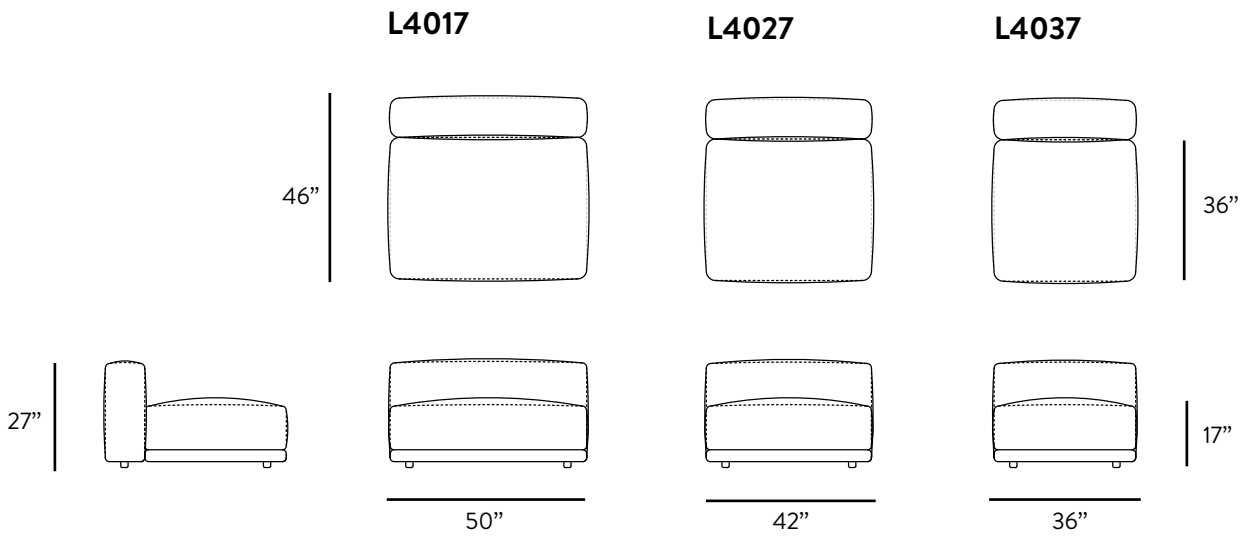

Milton

L4000

Armless chairs