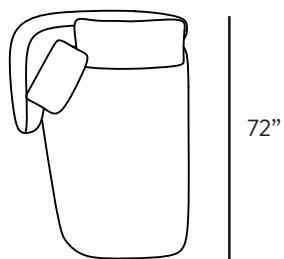

# Bubba

L6000

Chaises longues

L6040L

L6040R

Large chaises longues

L6046L

L6046R

# Bubba

L6000

Casegood option

---

**6071**

- 1 large drawer in the front
- 1 interior drawer
- Solid white oak top