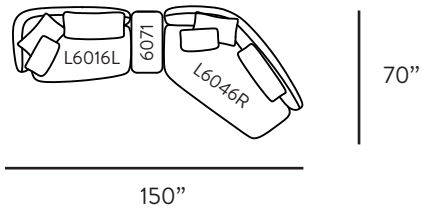

Bubba

L6000

CONFIGURATIONS

B-1