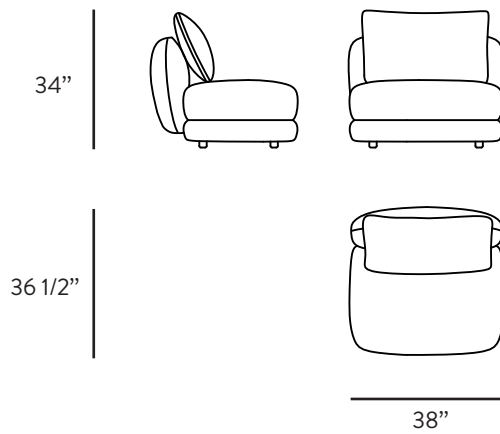

Bubba

L6000

Armless chairs

L6027